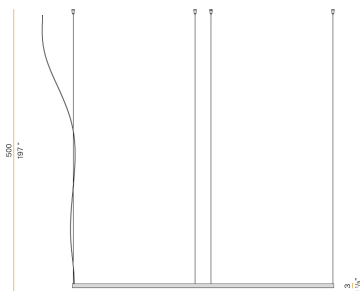

### Data sheet

CODE	M10319.200.0410
SYSTEM POWER CONSUMPTION	88W
EFFICACY	92.7lm/W
LIGHT SOURCE	LED
LIGHT SOURCE LIFETIME	L70 (B50) 60.000h
COLOUR TEMPERATURE	3000K Ra>90
LIGHT DISTRIBUTION	diffused
POWER SUPPLY	24V DC
DRIVER	remote not included
LUMEN OUTPUT	8158lm
WEIGHT	2,34 Kg
PROTECTION DEGREE	IP20
COLOUR TOLLERANCES	SDCM 3
PACKING DIMENSIONS	200,0 x 200,0 x 11,0 cm

### Technical drawing