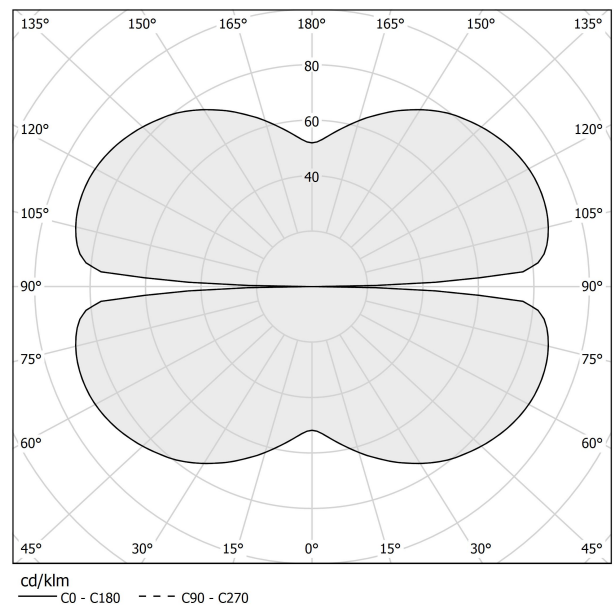

### Data sheet

CODE	M10319.200.0410
SYSTEM POWER CONSUMPTION	88W
EFFICACY	92.7lm/W
LIGHT SOURCE	LED
LIGHT SOURCE LIFETIME	L70 (B50) 60.000h
COLOUR TEMPERATURE	3000K Ra>90
LIGHT DISTRIBUTION	diffused
POWER SUPPLY	24V DC
DRIVER	remote not included
LUMEN OUTPUT	8158lm
WEIGHT	2,34 Kg
PROTECTION DEGREE	IP20
COLOUR TOLLERANCES	SDCM 3
PACKING DIMENSIONS	200,0 x 200,0 x 11,0 cm

### Technical drawing

### Polar diagram